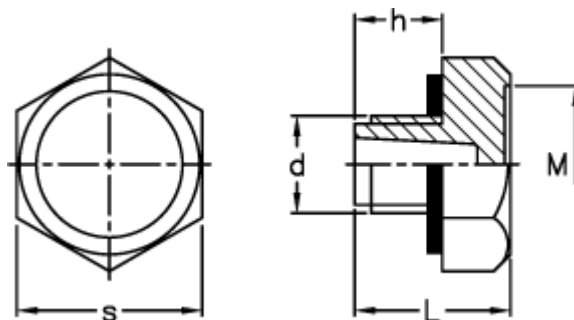

Data Sheet

Article number: 2311058284

Description: E+G Plug
TN.10x1.5

Measures

d = M10x1,5

h = 9

L = 16

M = 15.0

s = 19

Tightening torque N m = 4 to 5